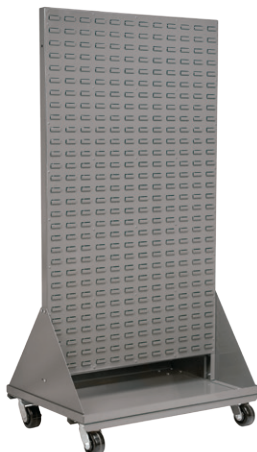

30676 with
LVDMOBILE