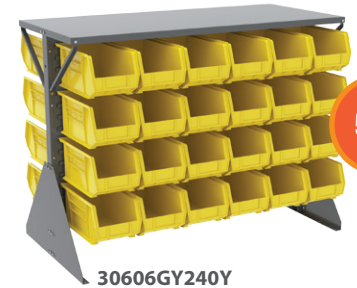

UP TO
500
LBS.

30606GY240Y

AkroBin Wire Shelving Systems			Bin Dimensions (In.)			Shelf Dimensions (In.)			Quantity	
Model No.	Description	AkroBin Colors	L	W	H	D	L	H	Bins	Shelves
AWS143630320	Wire Shelving w/ 30320 Bins	B, R, Y, G, S, BK, SC	8-5/8	33	5	14	36	74	12†	11
AWS143630240	Wire Shelving w/ 30240 Bins	B, R, Y, G, S, BK, SC	14-3/4	8-1/4	7	14	36	74	36	4
AWS143630250	Wire Shelving w/ 30250 Bins	B, R, Y, G, S, BK, SC	14-3/4	16-1/2	7	14	36	74	18	4
AWS184830260	Wire Shelving w/ 30260 Bins	B, R, Y, G, S, BK, SC	18	11	10	18	48	74	24†	6
AWS183630265	Wire Shelving w/ 30265 Bins	B, R, Y, G, S, BK, SC	18	8-1/4	9	18	36	74	18†	5
AWS183630270	Wire Shelving w/ 30270 Bins	B, R, Y, G, S, BK, SC	18	16-1/2	11	18	36	74	9†	5
AWS244830348BE	Mobile Wire Shelving w/ 30348 Bins	BEIGE	20-1/2	8-1/4	7	24	48	74	30	6
AWS2460M30358	Mobile Wire Shelving w/ 30358 Bins	BEIGE	20-1/2	11	7	24	60	68	30	6