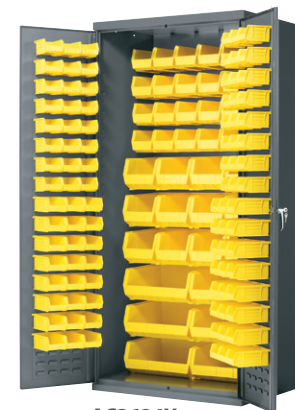

UP TO
1500
LBS.

AC3624Y

akro-mils.com

1293 South Main Street, Akron, Ohio 44301 • Tel: 800.253.2467 • Fax: 330.761.6348 • sales@akro-mils.com
In Canada: Ak-West, Inc. • Tel: 877.979.8940 • Fax: 403.225.1696 • sales@ak-westinc.com • ak-westinc.com