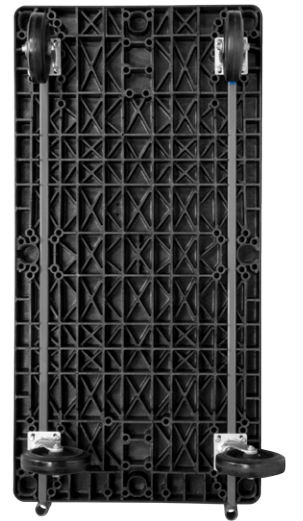

ULTRA/Deck™

Heavy-Duty Structural Foam Platform Truck!

- Made for giant jobs – up to 3,000 lb. weight capacity
- Decks feature steel reinforcements, extra structural ribs and bolt-on casters

ULTRA/Deck™

V90181A1411

COLOR
Black/Gray

ULTRA/Deck Platform Truck – 1 Crossbar Swayback or 1 Open Swayback

Model No.	Deck Size	Caster Type	Handle Type	Caster Size (In.)
V90163A1411	24 x 48	Polyurethane	Open	6
V90163A1412	24 x 48	Polyurethane	Crossbar	6
V90166A1411JB	24 x 48	Polyurethane	Open	6
V901819392412AM*	24 x 48	Pneumatic	Crossbar	8
V90181A1411	24 x 48	Pneumatic	Open	8
V90182A1412	24 x 48	Pneumatic	Crossbar	8
V901849392412AM*	24 x 48	Polyolefin	Crossbar	8
V90262A1011	30 x 60	Polyolefin	Open	6
V90262A1012	30 x 60	Polyolefin	Crossbar	6
V902849393012AM*	30 x 60	Polyolefin	Crossbar	8

*Ships in carton unassembled.

Handle Styles:

Handle – Outside Deck

Open Swayback

Crossbar Swayback

Caster Styles:

Pneumatic

Polyolefin

Polyurethane

The ULTRA/Deck is heavy-duty! Steel reinforcements and extra structural ribs under the deck add strength and stability for your toughest loads.

Steel outside deck handle pockets are welded to underdeck reinforcements. Jam Bolts, standard on all models, hold handles in place.