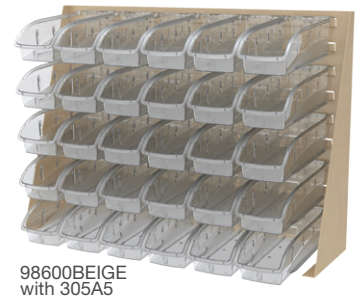

# InSight® Ultra-Clear Bins

305A1 · 305A3 · 305A5 · 305B1

**insight**  
by Akro-Mils

With a smooth, contoured, streamlined design, InSight Ultra-Clear Bins are the **durable, modern storage solution** for a wide variety of settings:

- Hospitals
- Laboratories
- Supply rooms
- Retail spaces
- Offices

- 1 Transparent, autoclavable polycarbonate material**  
Provides maximum visibility and easy identification of supplies.
- 2 Unique “lock-in-place” design**  
Optimizes valuable storage space by allowing bins to be securely stacked, even with lids in place.
- 3 Strong molded hanger**  
Easily hooks onto rails or louvered panels (sold separately, see back) for added storage versatility.
- 4 Convenient labeling area**  
Designated on large smooth surface.
- 5 Optional lids and dividers**  
Help keep supplies clean, protected and further organized.

Model	Dimensions L x W x H	Carton Qty.	Bin Load Capacity on Rack	Width Divider	Pkg. Qty.	Length Divider	Pkg. Qty.	Lid	Pkg. Qty.
305A1	5 <sup>3</sup> / <sub>8</sub> " 4 <sup>1</sup> / <sub>8</sub> " 3 <sup>1</sup> / <sub>4</sub> "	16	10 lbs.	415A1 (1)	8	405A1 (1)	8	305A2	16
305A3	7 <sup>3</sup> / <sub>8</sub> " 4 <sup>1</sup> / <sub>8</sub> " 3 <sup>1</sup> / <sub>4</sub> "	16	10 lbs.	415A1 (2)	8	405A3 (1)	8	305A4	16
305A5	10 <sup>7</sup> / <sub>8</sub> " 4 <sup>1</sup> / <sub>8</sub> " 3 <sup>1</sup> / <sub>4</sub> "	12	15 lbs.	415A1 (3)	8	405A5 (1)	6	305A6	12
305B1	10 <sup>7</sup> / <sub>8</sub> " 5 <sup>1</sup> / <sub>2</sub> " 5 <sup>1</sup> / <sub>4</sub> "	12	25 lbs.	415B1 (3)	6	405B1 (1)	6	305B2	12

# in ( ) represents divider slots per bin