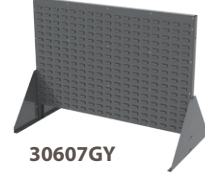

30656GY

30607GY

Go Mobile!

- 30606DOLLYGY for 30606GY and 30607GY