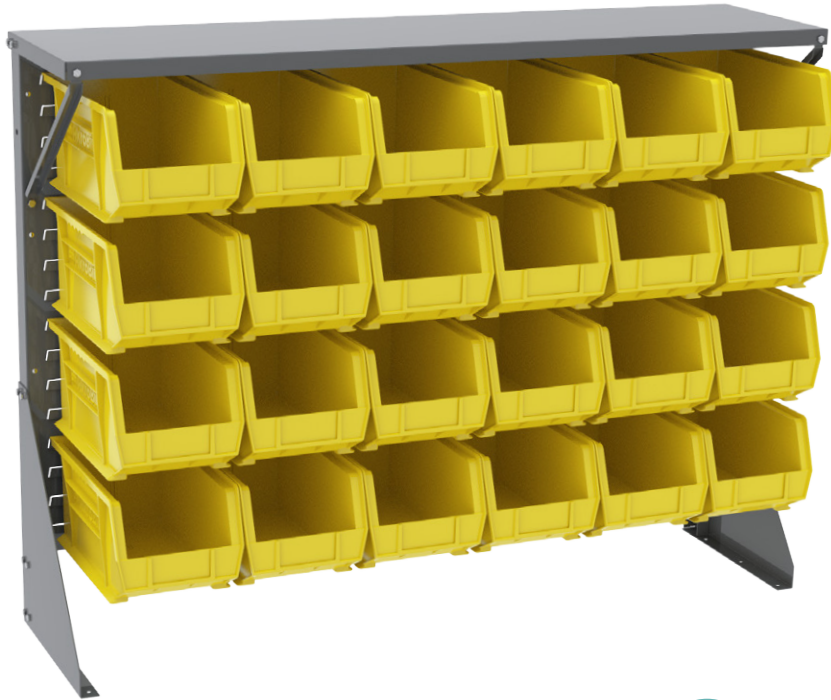

Low Profile Louvered Floor Rack

Innovative solution for limited spaces; use where other racks cannot fit

- Convenience and strength of a louvered panel and the utility of a low profile rack
- Heavy-duty 16-gauge, cold-rolled powder-coated steel for strength and durability

30650GY240Y

COLOR
Gray

Low Profile Floor Rack – Single-Sided		Rack Dimensions (In.)			Bin Dimensions (In.)				Wt. Capacity (Lbs.)
Model No.	Description	W	H	D	Bin Model No.	L	W	H	Bin Qty. Panel/Top
30650GY	Low Profile Floor Rack	52-5/8	40	13-1/2	-	-	-	-	500/250
30650GY240Y	Low Profile Floor Rack with Yellow Bins	52-5/8	40	13-1/2	30240YELLOW	14-3/4	8-1/4	7	24 500/250
30656GY	Low Profile Floor Rack no Shelf	52-5/8	39-7/8	13-1/2	-	-	-	-	500

Low Profile Floor Rack – Double-Sided		Rack Dimensions (In.)			Bin Dimensions (In.)				Wt. Capacity (Lbs.)
Model No.	Description	W	H	D	Bin Model No.	L	W	H	Bin Qty. Panel/Top
30606GY	Low Profile Floor Rack	52-5/8	40	27	-	-	-	-	500 per side/250
30607GY	Low Profile Floor Rack no Shelf	52-5/8	39-7/8	27	-	-	-	-	500
30606DOLLY	Dolly for 30606 or 30607	53	5-7/8	27-1/2	-	-	-	-	3600*