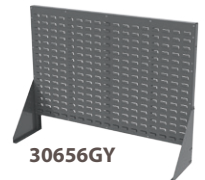

Low Profile Louvered Floor Rack

Innovative solution for limited spaces; use where other racks cannot fit

- Convenience and strength of a louvered panel and the utility of a low profile rack
- Heavy-duty 16-gauge, cold-rolled powder-coated steel for strength and durability

COLOR
Gray

Low Profile Floor Rack – Single-Sided		Rack Dimensions (In.)			Bin Dimensions (In.)				Wt. Capacity (Lbs.)
Model No.	Description	W	H	D	Bin Model No.	L	W	H	Bin Qty. Panel/Top
30650GY	Low Profile Floor Rack	52-5/8	40	13-1/2	-	-	-	-	500/250
30650GY240Y	Low Profile Floor Rack with Yellow Bins	52-5/8	40	13-1/2	30240YELLOW	14-3/4	8-1/4	7	24 500/250
30656GY	Low Profile Floor Rack no Shelf	52-5/8	39-7/8	13-1/2	-	-	-	-	500

Low Profile Floor Rack – Double-Sided		Rack Dimensions (In.)			Bin Dimensions (In.)				Wt. Capacity (Lbs.)
Model No.	Description	W	H	D	Bin Model No.	L	W	H	Bin Qty. Panel/Top
30606GY	Low Profile Floor Rack	52-5/8	40	27	-	-	-	-	500 per side/250
30607GY	Low Profile Floor Rack no Shelf	52-5/8	39-7/8	27	-	-	-	-	500
30606DOLLY	Dolly for 30606 or 30607	53	5-7/8	27-1/2	-	-	-	-	3600*

Go Mobile!

- 30606DOLLYGY for 30606GY and 30607GY

akro-mils.com

1293 South Main Street, Akron, Ohio 44301 • Tel: 800.253.2467 • Fax: 330.761.6348 • sales@akro-mils.com
In Canada: Ak-West, Inc. • Tel: 877.979.8940 • Fax: 403.225.1696 • sales@ak-westinc.com • ak-westinc.com