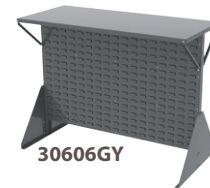

30650GY

30607GY

30606GY