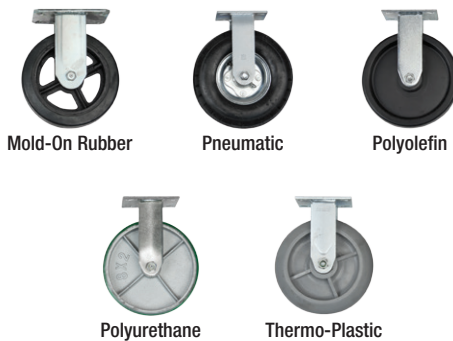

Caster Styles:

Four molded-in tie-down slots for securing items during transport.